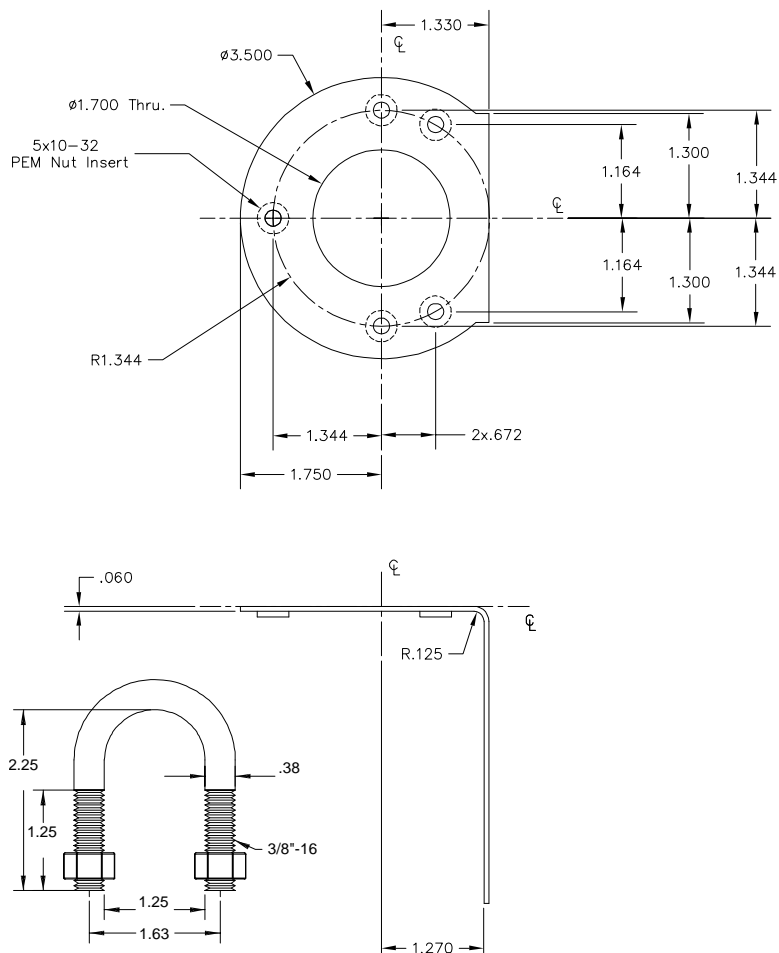

## Antenna Mount Model MTR-2

### General Description

Model MTR-2 is a mount designed specifically for antennas SAF2040-B, SAF5350-C and SAF5350-CX.

NOTE: All dimensions are in inches [mm]